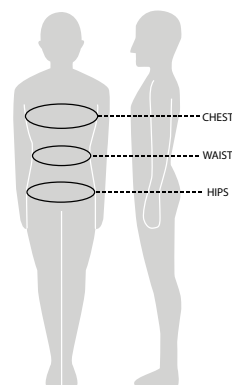

2222222=16 pairs

Women's body measurements

Size	XS	S	M	L	XL	XXL
Chest	80	88	96	104	116	128
Waist	64	72	80	88	101	114
Hip	91	97	104	112	122	132
Inseam	79	79	79	79	79	79
Sleeve Length	59,5	60	60,5	61	61,5	62

Men's body measurements

Size	S	M	L	XL	XXL
Chest	92	100	108	116	124
Waist	80	88	96	106	116
Hip	94	102	110	116	122
Inseam	81	83	84	85	87
Sleeve Length	61	63	64,5	65,5	66,5

Junior's body measurements

Size	122/128	134/140	146/152	158/164
Age	7-8	9-10	11-12	13-14
Chest	64	70	76	82
Waist	58	61	64	67
Hip	69	75	82	87
Inseam	59	66	71,5	77
Sleeve Length	45	50	54,5	59