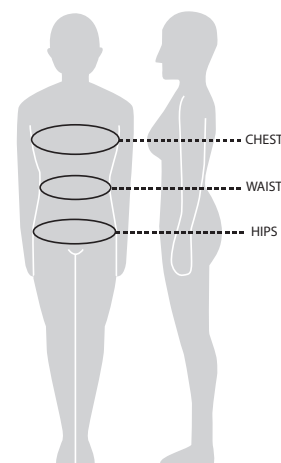

Women's body measurements

Size	XS	S	M	L	XL	XXL
Chest	80	88	96	104	116	128
Waist	64	72	80	88	101	114
Hip	91	97	104	112	122	132
Inseam	79	79	79	79	79	79
Sleeve Length	59,5	60	60,5	61	61,5	62