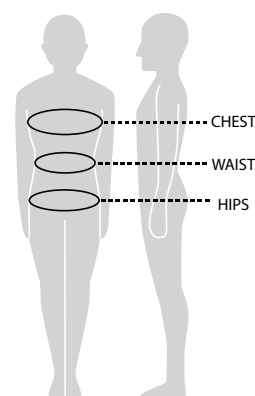

Junior's body measurements

Size	122/128	134/140	146/152	158/164
Age	7-8	9-10	11-12	13-14
Chest	64	70	76	82
Waist	58	61	64	67
Hip	69	75	82	87
Inseam	59	66	71,5	77
Sleeve Length	45	50	54,5	59