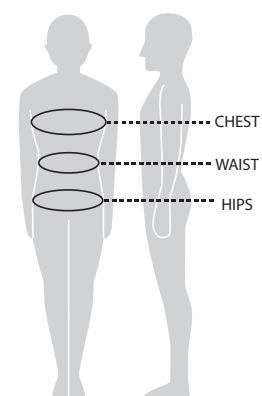

Junior's body measurements

Size	122/128	134/140	146/152	158/164
Age	7-8	9-10	11-12	13-14
Chest	64	70	76	82
Waist	58	61	64	67
Hip	69	75	82	87
Inseam	59	66	71,5	77
Sleeve Length	45	50	54,5	59